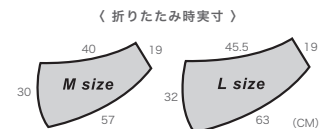

MB SLING

MBスリング

抱っこ好きな猫ちゃんの飼い主さんのお悩み解決！
愛猫をすっぽり包み込み抱っこしたまま両手が自由に使えます。
丈夫な生地で重みを感じない安定感、アジャスターベルトでサイズ調整も可能です。
サラッとした肌触りでオールシーズンお使いいただけるアイテムです。

No.3202

Price 税込¥6,380 (本体¥5,800)
Lot 1pc
Quality Nylon 100%
Size M・L

本体重量 400g
耐荷重 12kgまで

SLING

スリング

抱っこ好きな猫ちゃん必見！
抱っこすると手がふさがってしまう不便さを解消するために
「手ぶらで抱っこ」をコンセプトに誕生したマンダリンブラザーズのスリング。
伸縮性があり抜群のフィット感で包み込み飼い主さんと密着できるので愛猫も安心できます。

No.3102

Price 税込¥4,180 (本体¥3,800)
Lot 1pc
Quality (BLACK / SANDY GRAY / DEEP SEA / FOREST GREEN / HEATHER YELLOW)
Polyester 100%
(MOCHA / COPPER)
Polyester 95% Polyurethane 5%
Size M・L
本体重量 300g
耐荷重 5kgまで